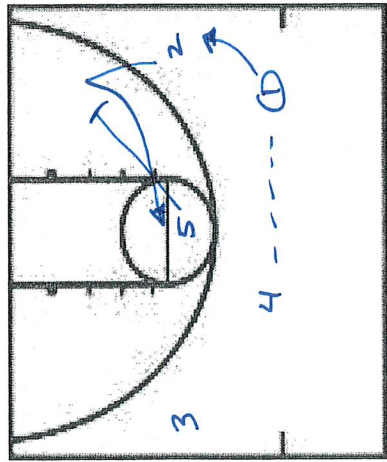

OR

PLAY/DRILL: 14 DHO 45 Tap High

CATEGORY: Michigan

PLAY/DRILL: 43 DHO Curry

CATEGORY: Michigan

PLAY/DRILL: 25 Curl 3 Go

CATEGORY: Michigan

OR

PLAY/DRILL: 345 Tap Hammer

CATEGORY: Michigan

PLAY/DRILL: 4 Dive Swing 54 Power

CATEGORY: Michigan Strong

OR

PLAY/DRILL:

CATEGORY:

PLAY/DRILL: Hook