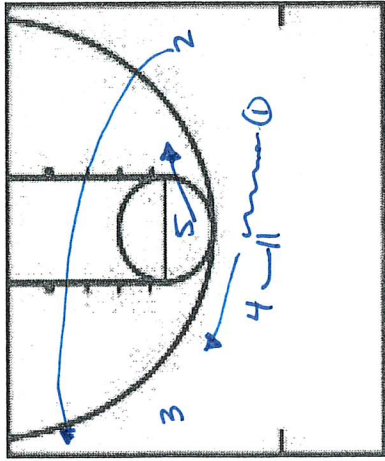

PLAY/DRILL: 14 DHO 45 Tap High

CATEGORY: Michigan