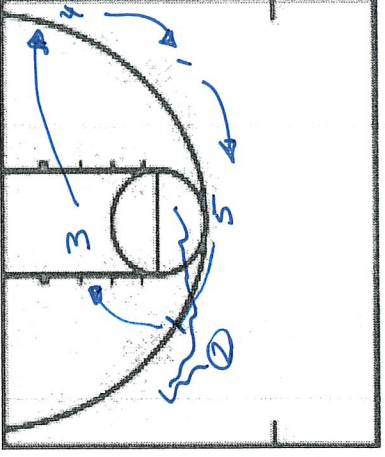

PLAY/DRILL: Point Screen

CATEGORY: Michigan

OR

PLAY/DRILL: 43 D Ho 45 D Ho Power

CATEGORY: Michigan

Split Action
on Post
Entry

PLAY/DRILL: America 5 2 60

CATEGORY: Michigan

PLAY/DRILL: 12 Dito 3 Go 25 Tap

CATEGORY: Michigan

PLAY/DRILL: Window 54 Curl

CATEGORY: Michigan

OR

260

PLAY/DRILL: 5 Elbow V4 Double Dive

CATEGORY: Michigan