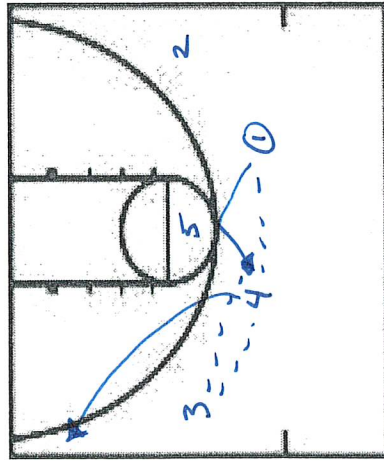

MICHIGAN

ALTERNATIVE SETS

PLAY/DRILL: X 35 Iso

CATEGORY: Michigan

PLAY/DRILL: 24 Elevation H/L Power

CATEGORY: Michigan

PLAY/DRILL: Wide Pin Down

CATEGORY: Michigan

2 reads options

PLAY/DRILL: 1 Return / Wide Pin Down

CATEGORY: Michigan

PLAY/DRILL: 45 Power/35 TAP

CATEGORY: Michigan

PLAY/DRILL: Iso 5

CATEGORY: Michigan

Put best player @ 5