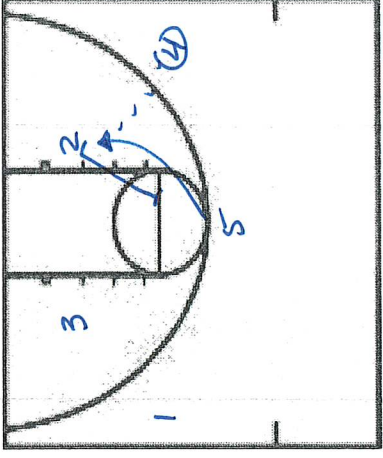

DRTO OR TAP
Action if NO 1 on 1

PLAY/DRILL: 45 Tap High

CATEGORY: Michigan

OR

PLAY/DRILL: X Pindown 5 Fist

CATEGORY: Michigan

Either side

PLAY/DRILL: Triple