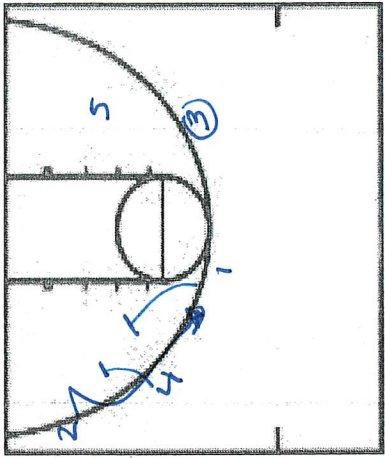

PLAY/DRILL: Hook

CATEGORY: Michigan

TAP OR
Blind
Pick w/
3+5

PLAY/DRILL: 15 Pinch 4S High Tap

CATEGORY: Michigan