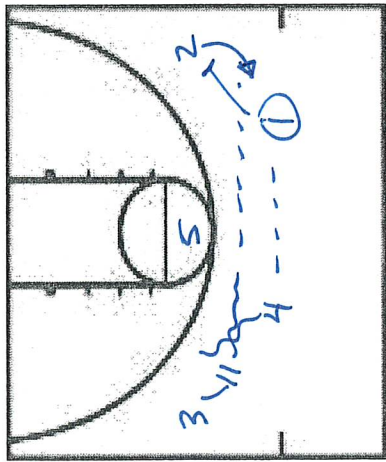

PLAY/DRILL: Point Screen

CATEGORY: Michigan

OR

PLAY/DRILL: 43 D Ho 45 D Ho Power

CATEGORY: Michigan

Split Action
on Post
Entry

PLAY/DRILL: America 5 2 60

CATEGORY: Michigan

PLAY/DRILL: 12 Dito 3 Go 25 Tap

CATEGORY: Michigan

PLAY/DRILL: Window 54 Curl

CATEGORY: Michigan

OR

260

PLAY/DRILL: 5 Elbow V4 Double Dive

CATEGORY: Michigan