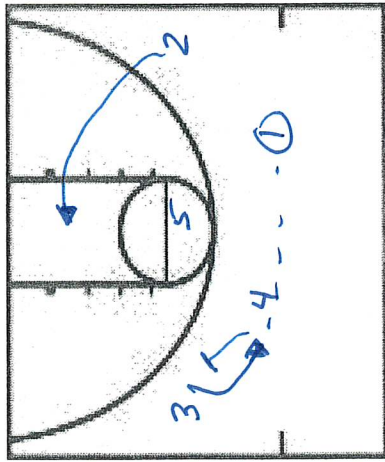

PLAY/DRILL: Hook

CATEGORY: Michigan

TAP OR
Blind
Pick w/
3+5

PLAY/DRILL: 15 Pinch 4S High Tap

CATEGORY: Michigan