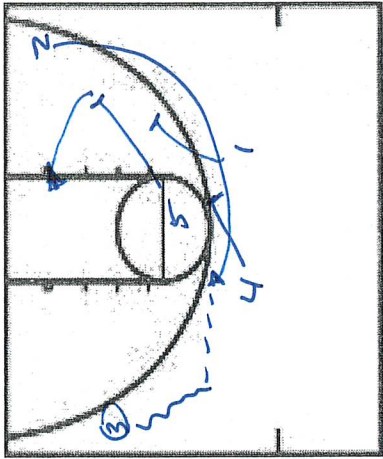

PLAY/DRILL: Triple

CATEGORY: Michigan