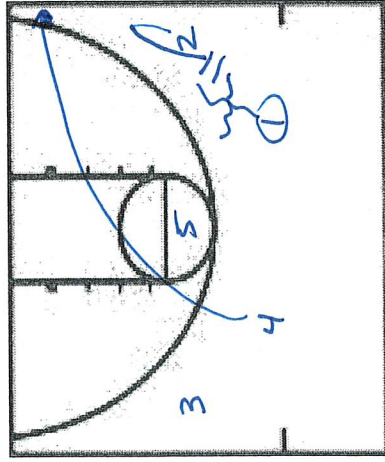

PLAY/DRILL: Point Screen

CATEGORY: Michigan

OR

PLAY/DRILL: 43 D Ho 45 D Ho Power

CATEGORY: Michigan

Split Action
on Post
Entry

PLAY/DRILL: America 5 2 60

CATEGORY: Michigan

PLAY/DRILL: 12 Dito 3 Go 25 Tap

CATEGORY: Michigan

PLAY/DRILL: Window 54 Curl

CATEGORY: Michigan

OR

260

PLAY/DRILL: 5 Elbow V4 Double Dive

CATEGORY: Michigan