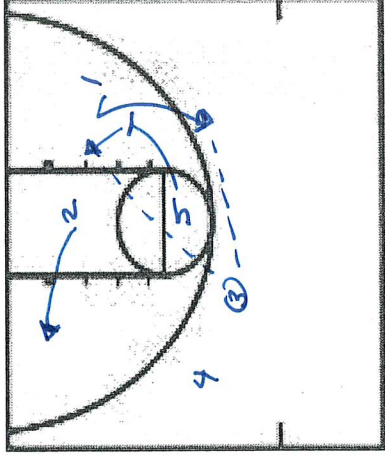

OR

PLAY/DRILL: 14 DHO 45 Tap High

CATEGORY: Michigan

PLAY/DRILL: 43 DHO Curry

CATEGORY: Michigan

PLAY/DRILL: 25 Curl 3 Go

CATEGORY: Michigan

OR

PLAY/DRILL: 345 Tap Hammer

CATEGORY: Michigan

PLAY/DRILL: 4 Dive Swing 54 Power

CATEGORY: Michigan Strong

OR

PLAY/DRILL:

CATEGORY:

PLAY/DRILL: Hook