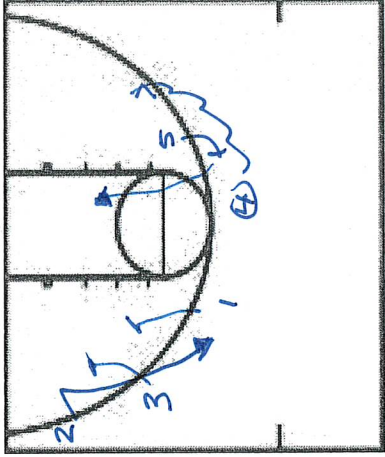

PLAY/DRILL: 14 DHO 45 Tap High

CATEGORY: Michigan