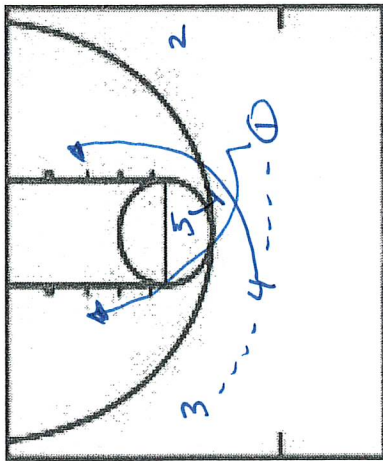

MICHIGAN

ALTERNATIVE SETS

PLAY/DRILL: X 35 Iso

CATEGORY: Michigan

PLAY/DRILL: 24 Elevation H/L Power

CATEGORY: Michigan

PLAY/DRILL: Wide Pin Down

CATEGORY: Michigan

2 reads options

PLAY/DRILL: 1 Return / Wide Pin Down

CATEGORY: Michigan

PLAY/DRILL: 45 Power/35 TAP

CATEGORY: Michigan

PLAY/DRILL: Iso 5

CATEGORY: Michigan

Put best player @ 5