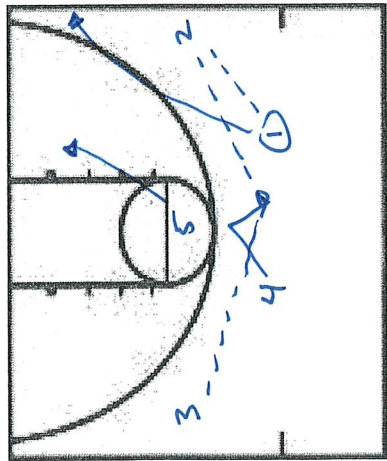

2 reads options

PLAY/DRILL: 1 Return / Wide Pin Down

CATEGORY: Michigan

PLAY/DRILL: 45 Power/35 TAP

CATEGORY: Michigan

PLAY/DRILL: Iso 5

CATEGORY: Michigan

Put best player @ 5

DRTO OR TAP
Action if NO 1 on 1

PLAY/DRILL: 45 Tap High

CATEGORY: Michigan

OR

PLAY/DRILL: X Pindown 5 Fist

CATEGORY: Michigan

Either side

PLAY/DRILL: Triple