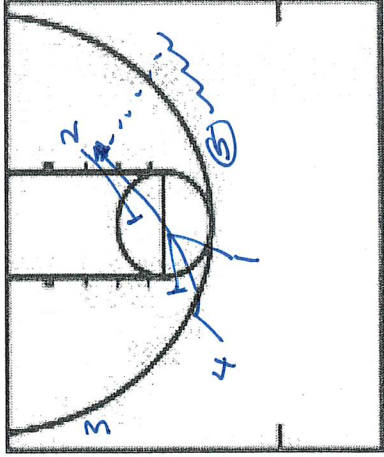

PLAY/DRILL: 12 Dito 3 Go 25 Tap

CATEGORY: Michigan

PLAY/DRILL: Window 54 Curl

CATEGORY: Michigan

OR

260

PLAY/DRILL: 5 Elbow V4 Double Dive

CATEGORY: Michigan