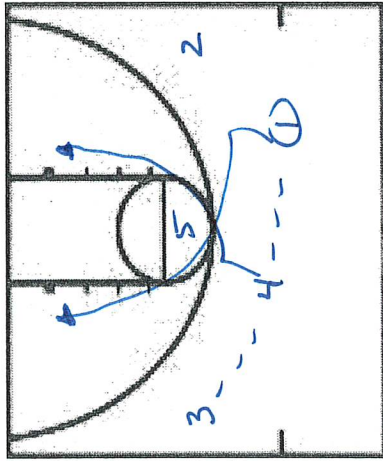

DRTO OR TAP
Action if NO 1 on 1

PLAY/DRILL: 45 Tap High

CATEGORY: Michigan

OR

PLAY/DRILL: X Pindown 5 Fist

CATEGORY: Michigan

Either side

PLAY/DRILL: Triple