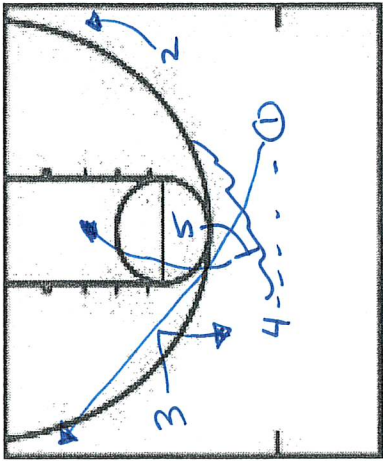

2 reads options

PLAY/DRILL: 1 Return / Wide Pin Down

CATEGORY: Michigan

PLAY/DRILL: 45 Power/35 TAP

CATEGORY: Michigan

PLAY/DRILL: Iso 5

CATEGORY: Michigan

Put best player @ 5

DRTO OR TAP
Action if NO 1 on 1

PLAY/DRILL: 45 Tap High

CATEGORY: Michigan

OR

PLAY/DRILL: X Pindown 5 Fist

CATEGORY: Michigan

Either side

PLAY/DRILL: Triple