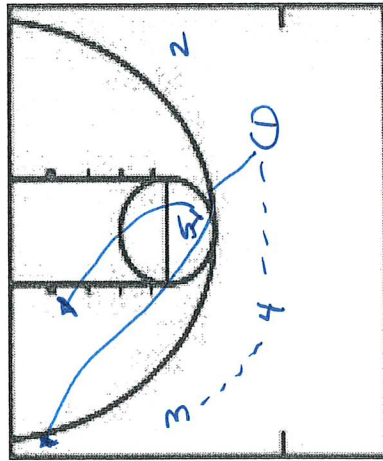

MICHIGAN

ALTERNATIVE SETS

PLAY/DRILL: X 35 Iso

CATEGORY: Michigan

PLAY/DRILL: 24 Elevation H/L Power

CATEGORY: Michigan

PLAY/DRILL: Wide Pin Down

CATEGORY: Michigan

2 reads options

PLAY/DRILL: 1 Return / Wide Pin Down

CATEGORY: Michigan

PLAY/DRILL: 45 Power/35 TAP

CATEGORY: Michigan

PLAY/DRILL: Iso 5

CATEGORY: Michigan

Put best player @ 5