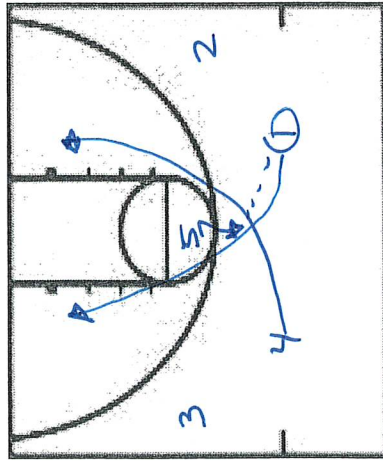

PLAY/DRILL: X DHO

CATEGORY: Michigan