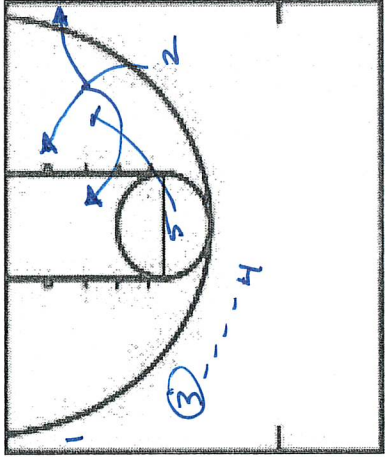

MICHIGAN

ALTERNATIVE SETS

PLAY/DRILL: X 35 Iso

CATEGORY: Michigan

PLAY/DRILL: 24 Elevation H/L Power

CATEGORY: Michigan

PLAY/DRILL: Wide Pin Down

CATEGORY: Michigan

2 reads options

PLAY/DRILL: 1 Return / Wide Pin Down

CATEGORY: Michigan

PLAY/DRILL: 45 Power/35 TAP

CATEGORY: Michigan

PLAY/DRILL: Iso 5

CATEGORY: Michigan

Put best player @ 5