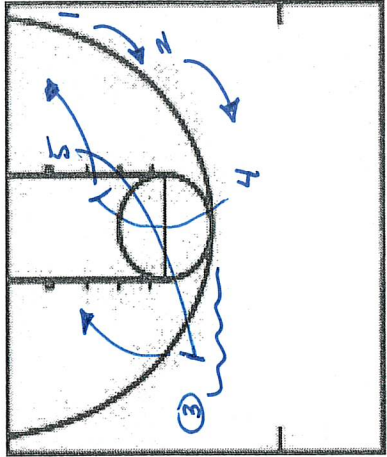

2 reads options

PLAY/DRILL: 1 Return / Wide Pin Down

CATEGORY: Michigan

PLAY/DRILL: 45 Power/35 TAP

CATEGORY: Michigan

PLAY/DRILL: Iso 5

CATEGORY: Michigan

Put best player @ 5

DRTO OR TAP
Action if NO 1 on 1

PLAY/DRILL: 45 Tap High

CATEGORY: Michigan

OR

PLAY/DRILL: X Pindown 5 Fist

CATEGORY: Michigan

Either side

PLAY/DRILL: Triple