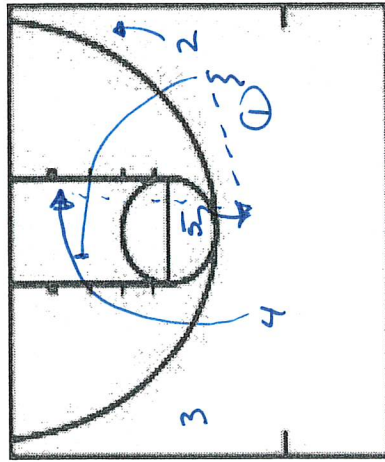

PLAY/DRILL: X4 Power

CATEGORY: Michigan