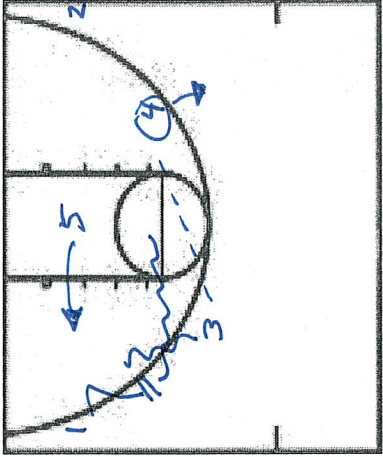

2 reads options

PLAY/DRILL: 1 Return / Wide Pin Down

CATEGORY: Michigan

PLAY/DRILL: 45 Power/35 TAP

CATEGORY: Michigan

PLAY/DRILL: Iso 5

CATEGORY: Michigan

Put best player @ 5

DRTO OR TAP
Action if NO 1 on 1

PLAY/DRILL: 45 Tap High

CATEGORY: Michigan

OR

PLAY/DRILL: X Pindown 5 Fist

CATEGORY: Michigan

Either side

PLAY/DRILL: Triple