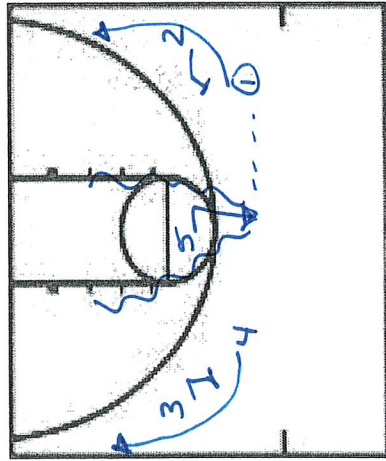

2 reads options

PLAY/DRILL: 1 Return / Wide Pin Down

CATEGORY: Michigan

PLAY/DRILL: 45 Power/35 TAP

CATEGORY: Michigan

PLAY/DRILL: Iso 5

CATEGORY: Michigan

Put best player @ 5

DRTO OR TAP
Action if NO 1 on 1

PLAY/DRILL: 45 Tap High

CATEGORY: Michigan

OR

PLAY/DRILL: X Pindown 5 Fist

CATEGORY: Michigan

Either side

PLAY/DRILL: Triple