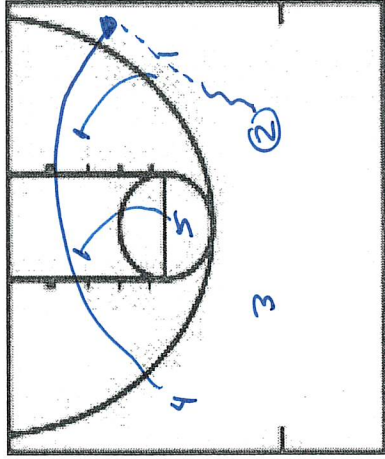

PLAY/DRILL: Point Screen

CATEGORY: Michigan

OR

PLAY/DRILL: 43 D Ho 45 D Ho Power

CATEGORY: Michigan

Split Action
on Post
Entry

PLAY/DRILL: America 5 2 60

CATEGORY: Michigan

PLAY/DRILL: 12 Dito 3 Go 25 Tap

CATEGORY: Michigan

PLAY/DRILL: Window 54 Curl

CATEGORY: Michigan

OR

260

PLAY/DRILL: 5 Elbow V4 Double Dive

CATEGORY: Michigan