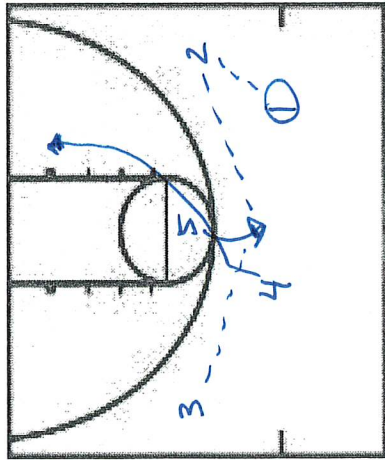

OR

PLAY/DRILL: 14 DHO 45 Tap High

CATEGORY: Michigan

PLAY/DRILL: 43 DHO Curry

CATEGORY: Michigan

PLAY/DRILL: 25 Curl 3 Go

CATEGORY: Michigan

OR

PLAY/DRILL: 345 Tap Hammer

CATEGORY: Michigan

PLAY/DRILL: 4 Dive Swing 54 Power

CATEGORY: Michigan Strong

OR

PLAY/DRILL:

CATEGORY:

PLAY/DRILL: Hook