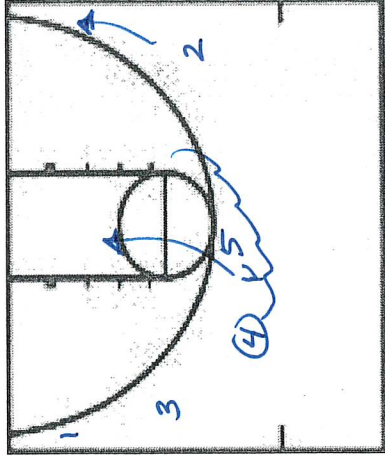

PLAY/DRILL: Hook

CATEGORY: Michigan

TAP OR
Blind
Pick w/
3+5

PLAY/DRILL: 15 Pinch 4S High Tap

CATEGORY: Michigan