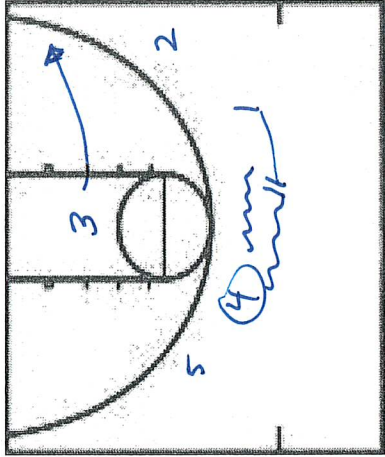

PLAY/DRILL: Curry 15 Tap

CATEGORY: Michigan