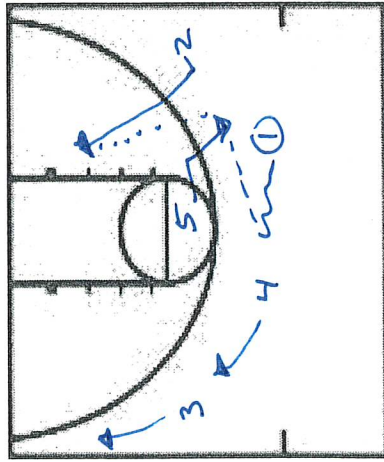

PLAY/DRILL: 12 Dito 3 Go 25 Tap

CATEGORY: Michigan

PLAY/DRILL: Window 54 Curl

CATEGORY: Michigan

OR

260

PLAY/DRILL: 5 Elbow V4 Double Dive

CATEGORY: Michigan