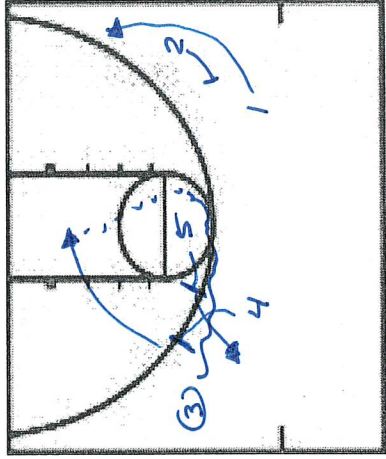

OR

PLAY/DRILL: 14 DHO 45 Tap High

CATEGORY: Michigan

PLAY/DRILL: 43 DHO Curry

CATEGORY: Michigan

PLAY/DRILL: 25 Curl 3 Go

CATEGORY: Michigan

OR

PLAY/DRILL: 345 Tap Hammer

CATEGORY: Michigan

PLAY/DRILL: 4 Dive Swing 54 Power

CATEGORY: Michigan Strong

OR

PLAY/DRILL:

CATEGORY:

PLAY/DRILL: Hook