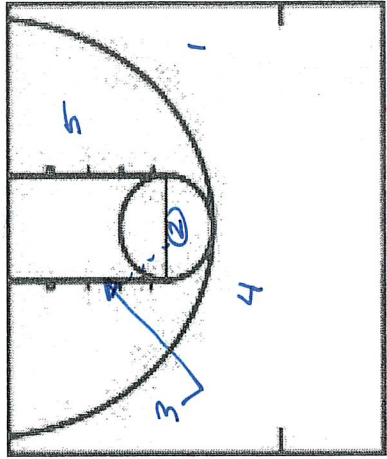

OR

PLAY/DRILL: 14 DHO 45 Tap High

CATEGORY: Michigan

PLAY/DRILL: 43 DHO Curry

CATEGORY: Michigan

PLAY/DRILL: 25 Curl 3 Go

CATEGORY: Michigan

OR