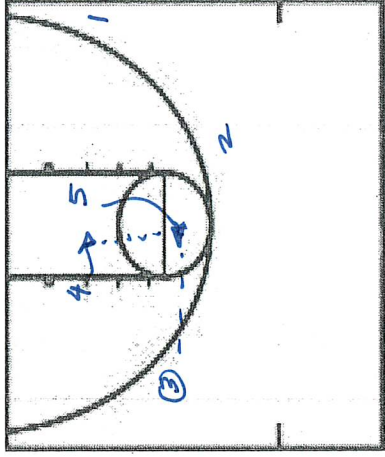

PLAY/DRILL: 4 Dive Swing 54 Power

CATEGORY: Michigan Strong

OR

PLAY/DRILL:

CATEGORY: