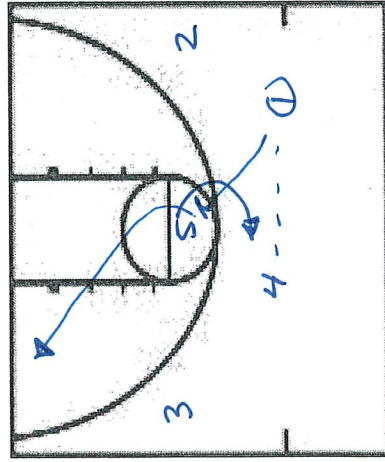

PLAY/DRILL: Hook

CATEGORY: Michigan

TAP OR
Blind
Pick w/
3+5

PLAY/DRILL: 15 Pinch 4S High Tap

CATEGORY: Michigan