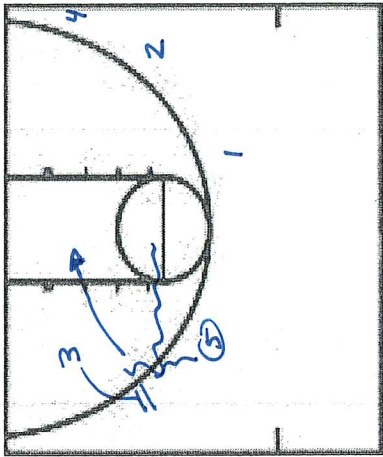

MICHIGAN

ALTERNATIVE SETS

PLAY/DRILL: X 35 Iso

CATEGORY: Michigan

PLAY/DRILL: 24 Elevation H/L Power

CATEGORY: Michigan

PLAY/DRILL: Wide Pin Down

CATEGORY: Michigan

2 reads options

PLAY/DRILL: 1 Return / Wide Pin Down

CATEGORY: Michigan

PLAY/DRILL: 45 Power/35 TAP

CATEGORY: Michigan

PLAY/DRILL: Iso 5

CATEGORY: Michigan

Put best player @ 5