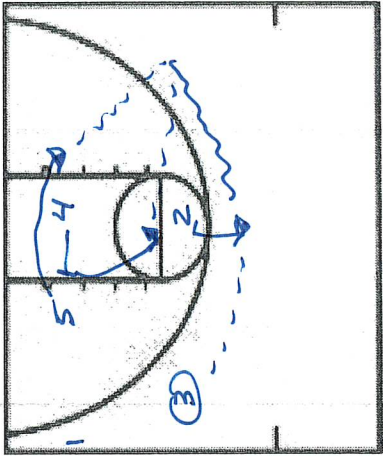

MICHIGAN

ALTERNATIVE SETS

PLAY/DRILL: X 35 Iso

CATEGORY: Michigan

PLAY/DRILL: 24 Elevation H/L Power

CATEGORY: Michigan

PLAY/DRILL: Wide Pin Down

CATEGORY: Michigan

2 reads options

PLAY/DRILL: 1 Return / Wide Pin Down

CATEGORY: Michigan

PLAY/DRILL: 45 Power/35 TAP

CATEGORY: Michigan

PLAY/DRILL: Iso 5

CATEGORY: Michigan

Put best player @ 5