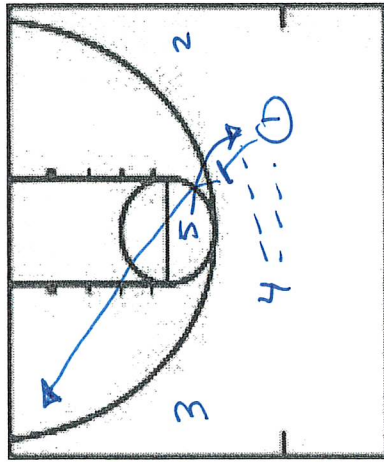

CATEGORY: Michigan

TAP OR
Blind
Pick w/
3+5

PLAY/DRILL: 15 Pinch 4S High Tap

CATEGORY: Michigan

PLAY/DRILL: 15 Pinch 43 DHO 1 America
25 TAP

CATEGORY: Michigan

PLAY/DRILL: 15 Pinch 52 DHO

CATEGORY: Michigan