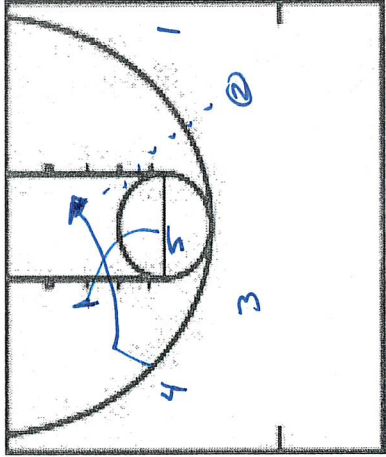

PLAY/DRILL: Point Screen

CATEGORY: Michigan

OR

PLAY/DRILL: 43 D Ho 45 D Ho Power

CATEGORY: Michigan

Split Action
on Post
Entry

PLAY/DRILL: America 5 2 60

CATEGORY: Michigan

PLAY/DRILL: 12 Dito 3 Go 25 Tap

CATEGORY: Michigan

PLAY/DRILL: Window 54 Curl

CATEGORY: Michigan

OR

260

PLAY/DRILL: 5 Elbow V4 Double Dive

CATEGORY: Michigan