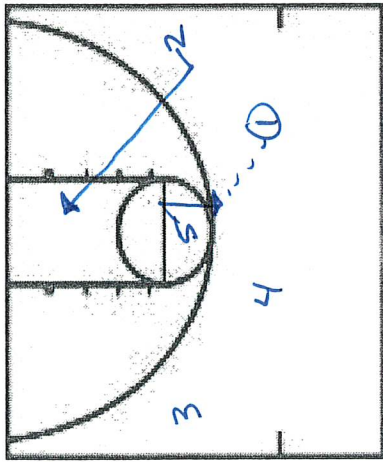

PLAY/DRILL: 2 Go 14 wheel

CATEGORY: Michigan