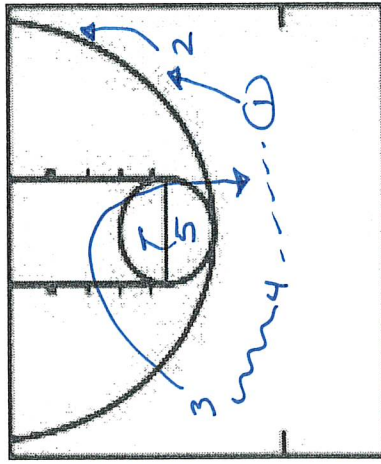

PLAY/DRILL: 3 wave 5 Iso

CATEGORY: Michigan