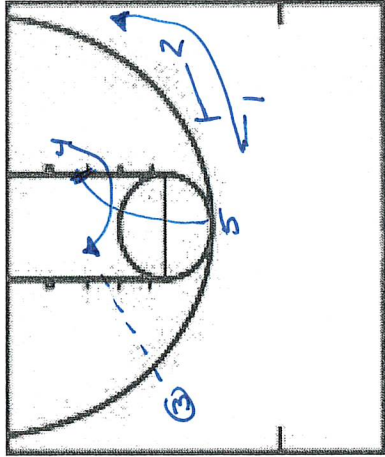

PLAY/DRILL: 4 Dive Swing 54 Power

CATEGORY: Michigan Strong

OR

PLAY/DRILL:

CATEGORY: