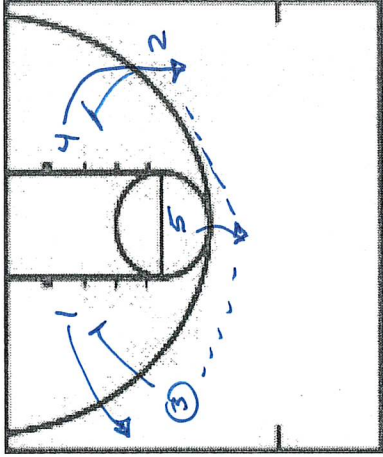

DRTO OR TAP
Action if NO 1 on 1

PLAY/DRILL: 45 Tap High

CATEGORY: Michigan

OR

PLAY/DRILL: X Pindown 5 Fist

CATEGORY: Michigan

Either side

PLAY/DRILL: Triple