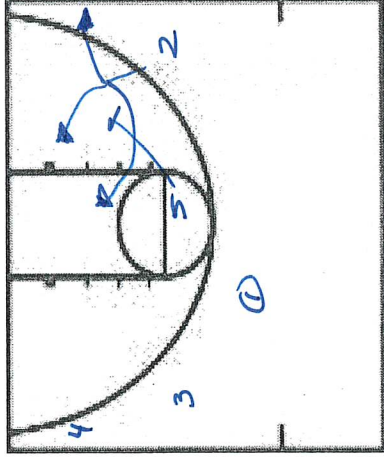

MICHIGAN

ALTERNATIVE SETS

PLAY/DRILL: X 35 Iso

CATEGORY: Michigan

PLAY/DRILL: 24 Elevation H/L Power

CATEGORY: Michigan

PLAY/DRILL: Wide Pin Down

CATEGORY: Michigan

2 reads options

PLAY/DRILL: 1 Return / Wide Pin Down

CATEGORY: Michigan

PLAY/DRILL: 45 Power/35 TAP

CATEGORY: Michigan

PLAY/DRILL: Iso 5

CATEGORY: Michigan

Put best player @ 5