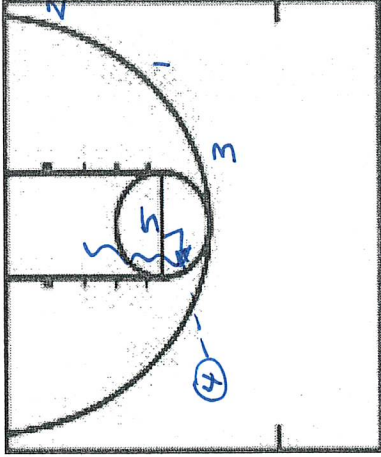

PLAY/DRILL: 3 wave 5 Iso

CATEGORY: Michigan