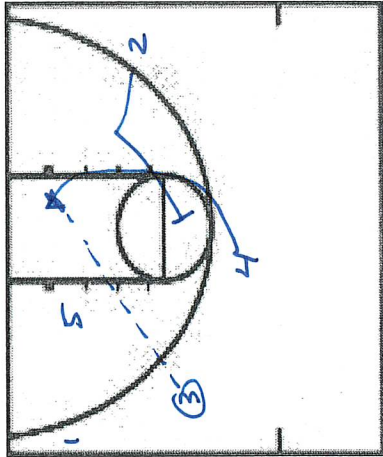

MICHIGAN

ALTERNATIVE SETS

PLAY/DRILL: X 35 Iso

CATEGORY: Michigan

PLAY/DRILL: 24 Elevation H/L Power

CATEGORY: Michigan

PLAY/DRILL: Wide Pin Down

CATEGORY: Michigan

2 reads options

PLAY/DRILL: 1 Return / Wide Pin Down

CATEGORY: Michigan

PLAY/DRILL: 45 Power/35 TAP

CATEGORY: Michigan

PLAY/DRILL: Iso 5

CATEGORY: Michigan

Put best player @ 5