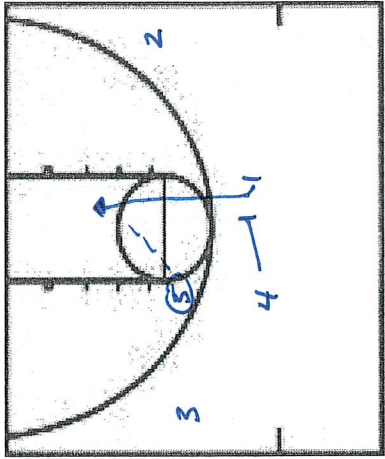

CATEGORY: Michigan

PLAY/DRILL: X4 Power

CATEGORY: Michigan

PLAY/DRILL: 34 Hammer Tap

CATEGORY: Michigan

OR

PLAY/DRILL: 35 Tap Hammer

CATEGORY: Michigan

PLAY/DRILL: Point Screen

CATEGORY: Michigan

OR

PLAY/DRILL: 43 D Ho 45 D Ho Power

CATEGORY: Michigan

Split Action
on Post
Entry

PLAY/DRILL: America 5 2 60

CATEGORY: Michigan