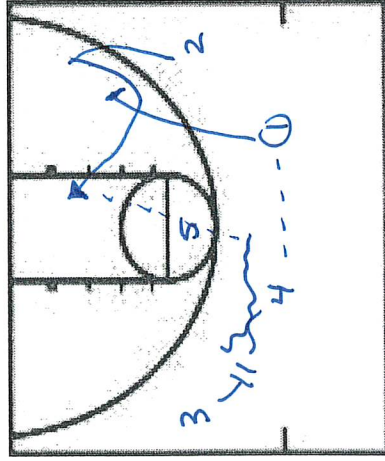

OR

PLAY/DRILL: 14 DHO 45 Tap High

CATEGORY: Michigan

PLAY/DRILL: 43 DHO Curry

CATEGORY: Michigan

PLAY/DRILL: 25 Curl 3 Go

CATEGORY: Michigan

OR

PLAY/DRILL: 345 Tap Hammer

CATEGORY: Michigan

PLAY/DRILL: 4 Dive Swing 54 Power

CATEGORY: Michigan Strong

OR

PLAY/DRILL:

CATEGORY:

PLAY/DRILL: Hook