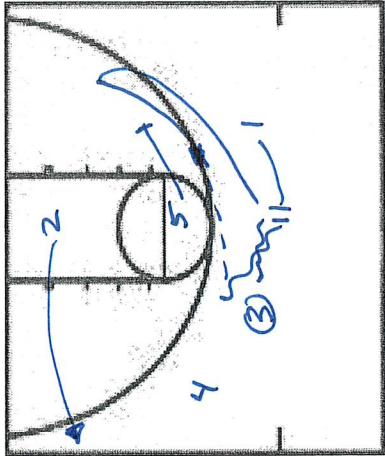

PLAY/DRILL: Hook

CATEGORY: Michigan

TAP OR
Blind
Pick w/
3+5

PLAY/DRILL: 15 Pinch 4S High Tap

CATEGORY: Michigan