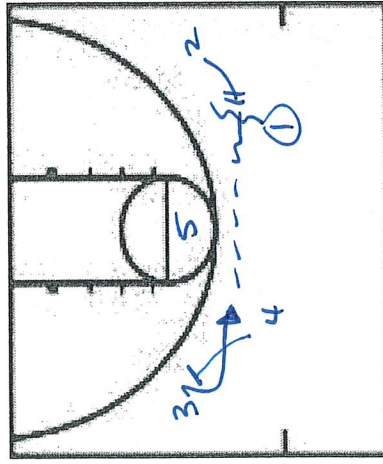

CATEGORY: Michigan

PLAY/DRILL: X4 Power

CATEGORY: Michigan

PLAY/DRILL: 34 Hammer Tap

CATEGORY: Michigan

OR

PLAY/DRILL: 35 Tap Hammer

CATEGORY: Michigan

PLAY/DRILL: Point Screen

CATEGORY: Michigan

OR

PLAY/DRILL: 43 D Ho 45 D Ho Power

CATEGORY: Michigan

Split Action
on Post
Entry

PLAY/DRILL: America 5 2 60

CATEGORY: Michigan