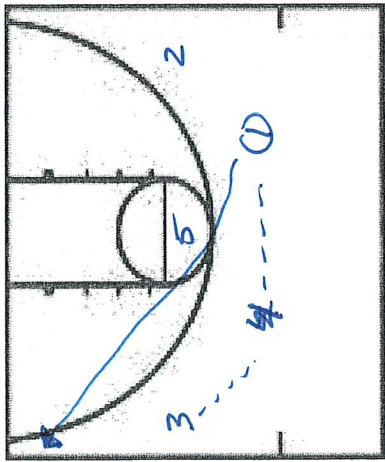

MICHIGAN

ALTERNATIVE SETS

PLAY/DRILL: X 35 Iso

CATEGORY: Michigan

PLAY/DRILL: 24 Elevation H/L Power

CATEGORY: Michigan

PLAY/DRILL: Wide Pin Down

CATEGORY: Michigan

2 reads options

PLAY/DRILL: 1 Return / Wide Pin Down

CATEGORY: Michigan

PLAY/DRILL: 45 Power/35 TAP

CATEGORY: Michigan

PLAY/DRILL: Iso 5

CATEGORY: Michigan

Put best player @ 5