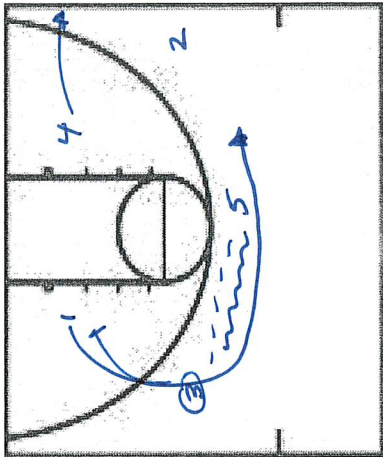

MICHIGAN

ALTERNATIVE SETS

PLAY/DRILL: X 35 Iso

CATEGORY: Michigan

PLAY/DRILL: 24 Elevation H/L Power

CATEGORY: Michigan

PLAY/DRILL: Wide Pin Down

CATEGORY: Michigan

2 reads options

PLAY/DRILL: 1 Return / Wide Pin Down

CATEGORY: Michigan

PLAY/DRILL: 45 Power/35 TAP

CATEGORY: Michigan

PLAY/DRILL: Iso 5

CATEGORY: Michigan

Put best player @ 5